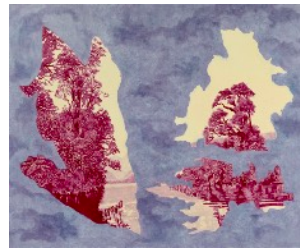

Fragments of Longing

2023, oil on linen
65 x 80 cm (25 5/8 x 31 1/2 in)
£4,200