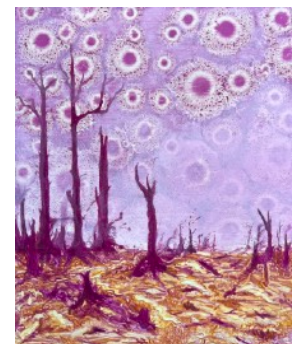

Dearly Departed

2023, oil on panel
unframed 20.3 x 25.5 cm
framed 23.3 x 28.5 cm
(9 1/8 x 11 1/4 in)
£1,200