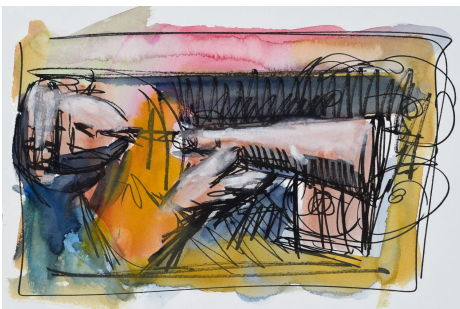

Daniel Goodwin

Herald

15 x 25 cms (5.91 x 9.84 ins) | Mixed media on
paper | 2021

Ref: 581413

£320